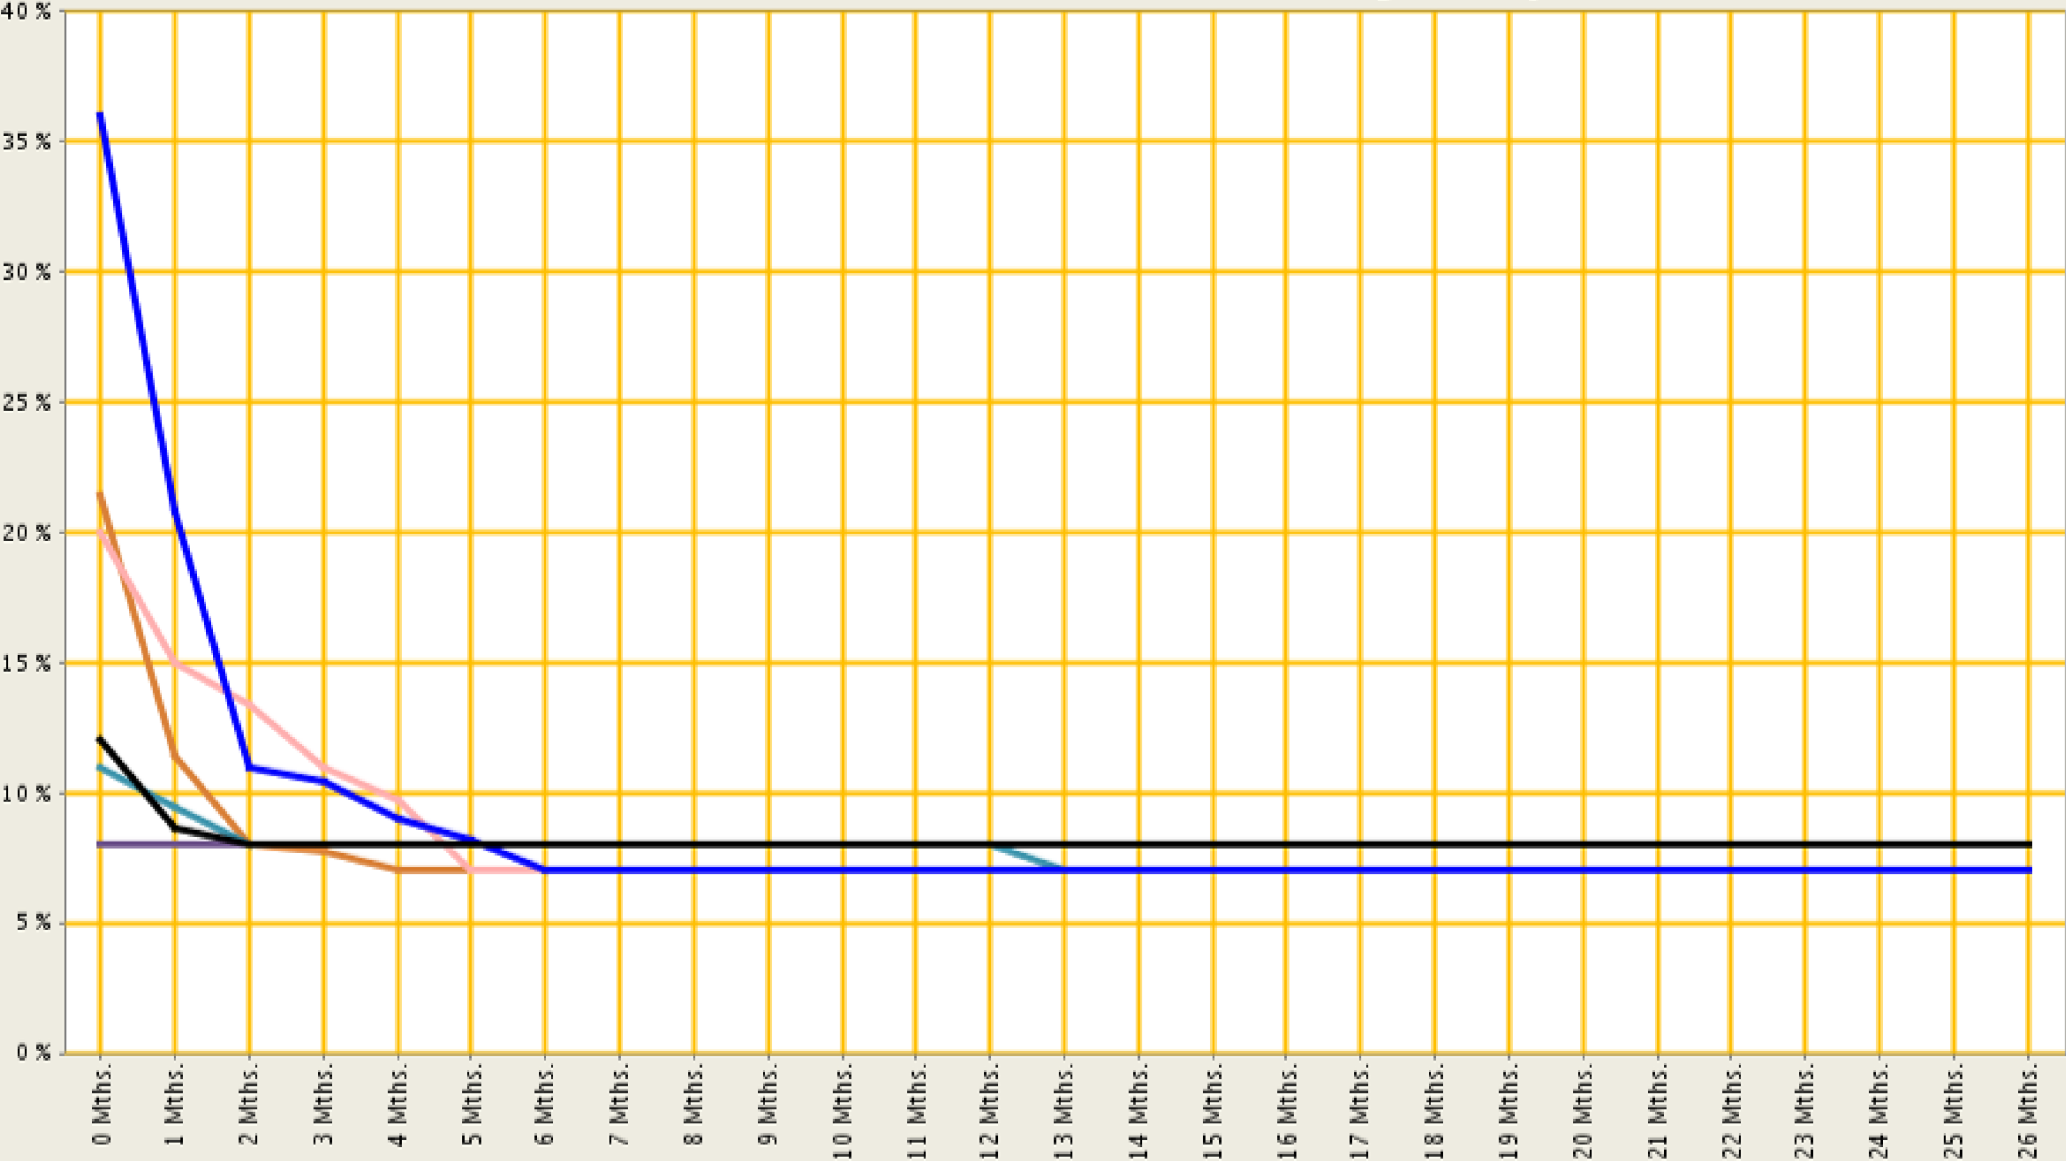

Tank Clean Routes - Effective from 27 January 2014

- TC12
- TC14
- TC2
- TC4
- TC5
- TC6

Months to start delivery - monthly contracts